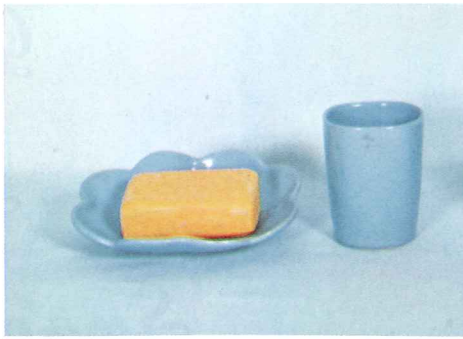

GIFT & SET SUGGESTIONS

AVAILABLE IN ALL COLORS

BATH ACCESSORIES

204A—Dogwood Tray—2.00

5LC—6 oz. Tumbler—2.00

T9—Shell Bowl—2.50

26LC—6 oz. Tumbler—2.00

(either can be used for bar or ball soap)

T10—12" SHELL BOWL—10.00

T9—7" SHELL BOWL—2.50

(Center piece or Salad set)

6J—2 CUP TEAPOT—4.00 (shown with)

312 — HOLDER—2.00 (and)

1C—3 oz. CUP—1.50

200—12" DOGWOOD BOWL—6.00

300—DOGWOOD CANDLE HOLDER—400 Pair